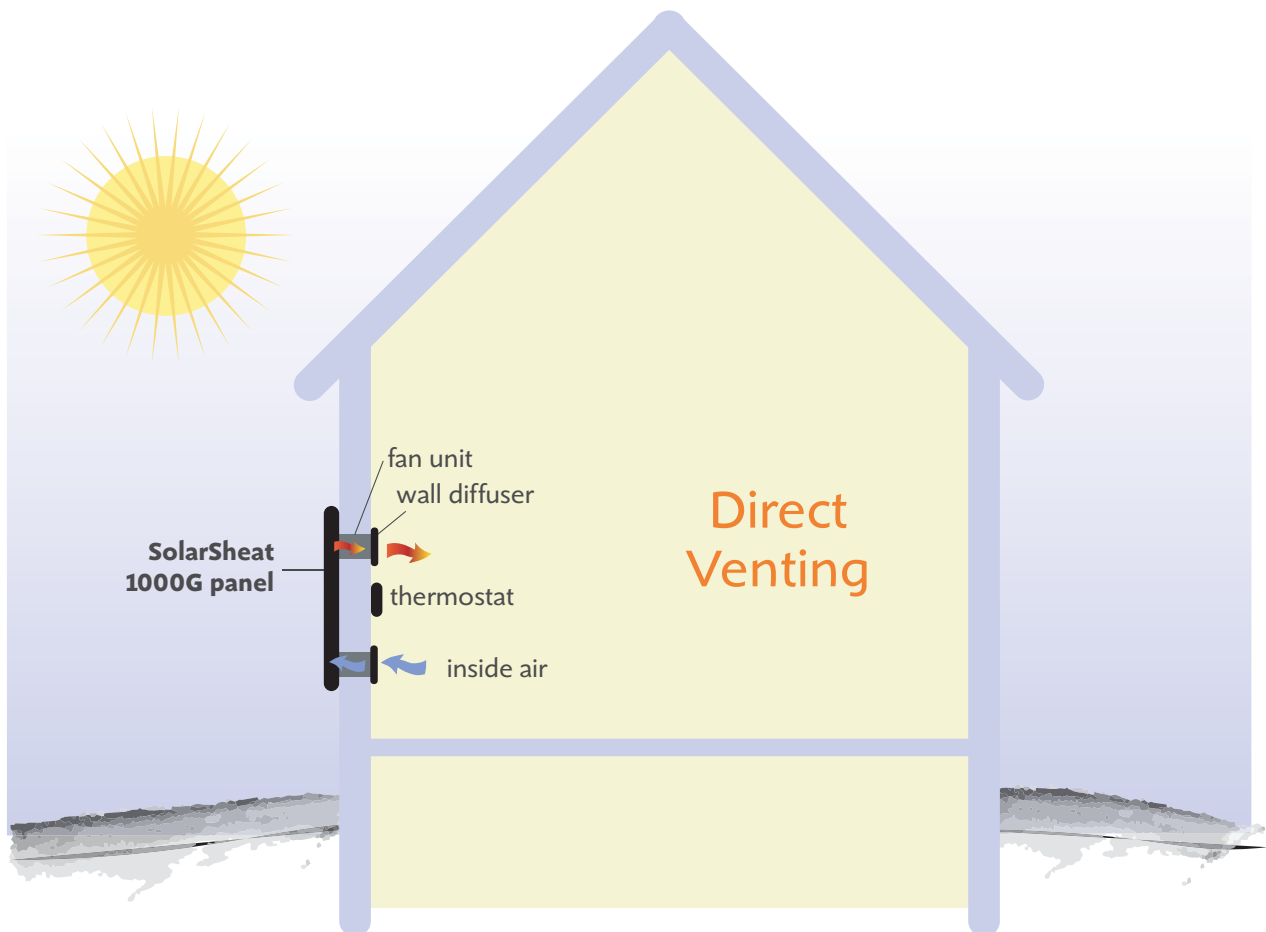

SolarSheat 1000G Direct Venting

How it works: The SolarSheat 1000G panel heats inside air. The amount of heat produced is based on the volume of air passing through the solar panels and the degree of sunshine. The SolarSheat is a supplemental heating system. It does not work at night. No AC electricity is required.